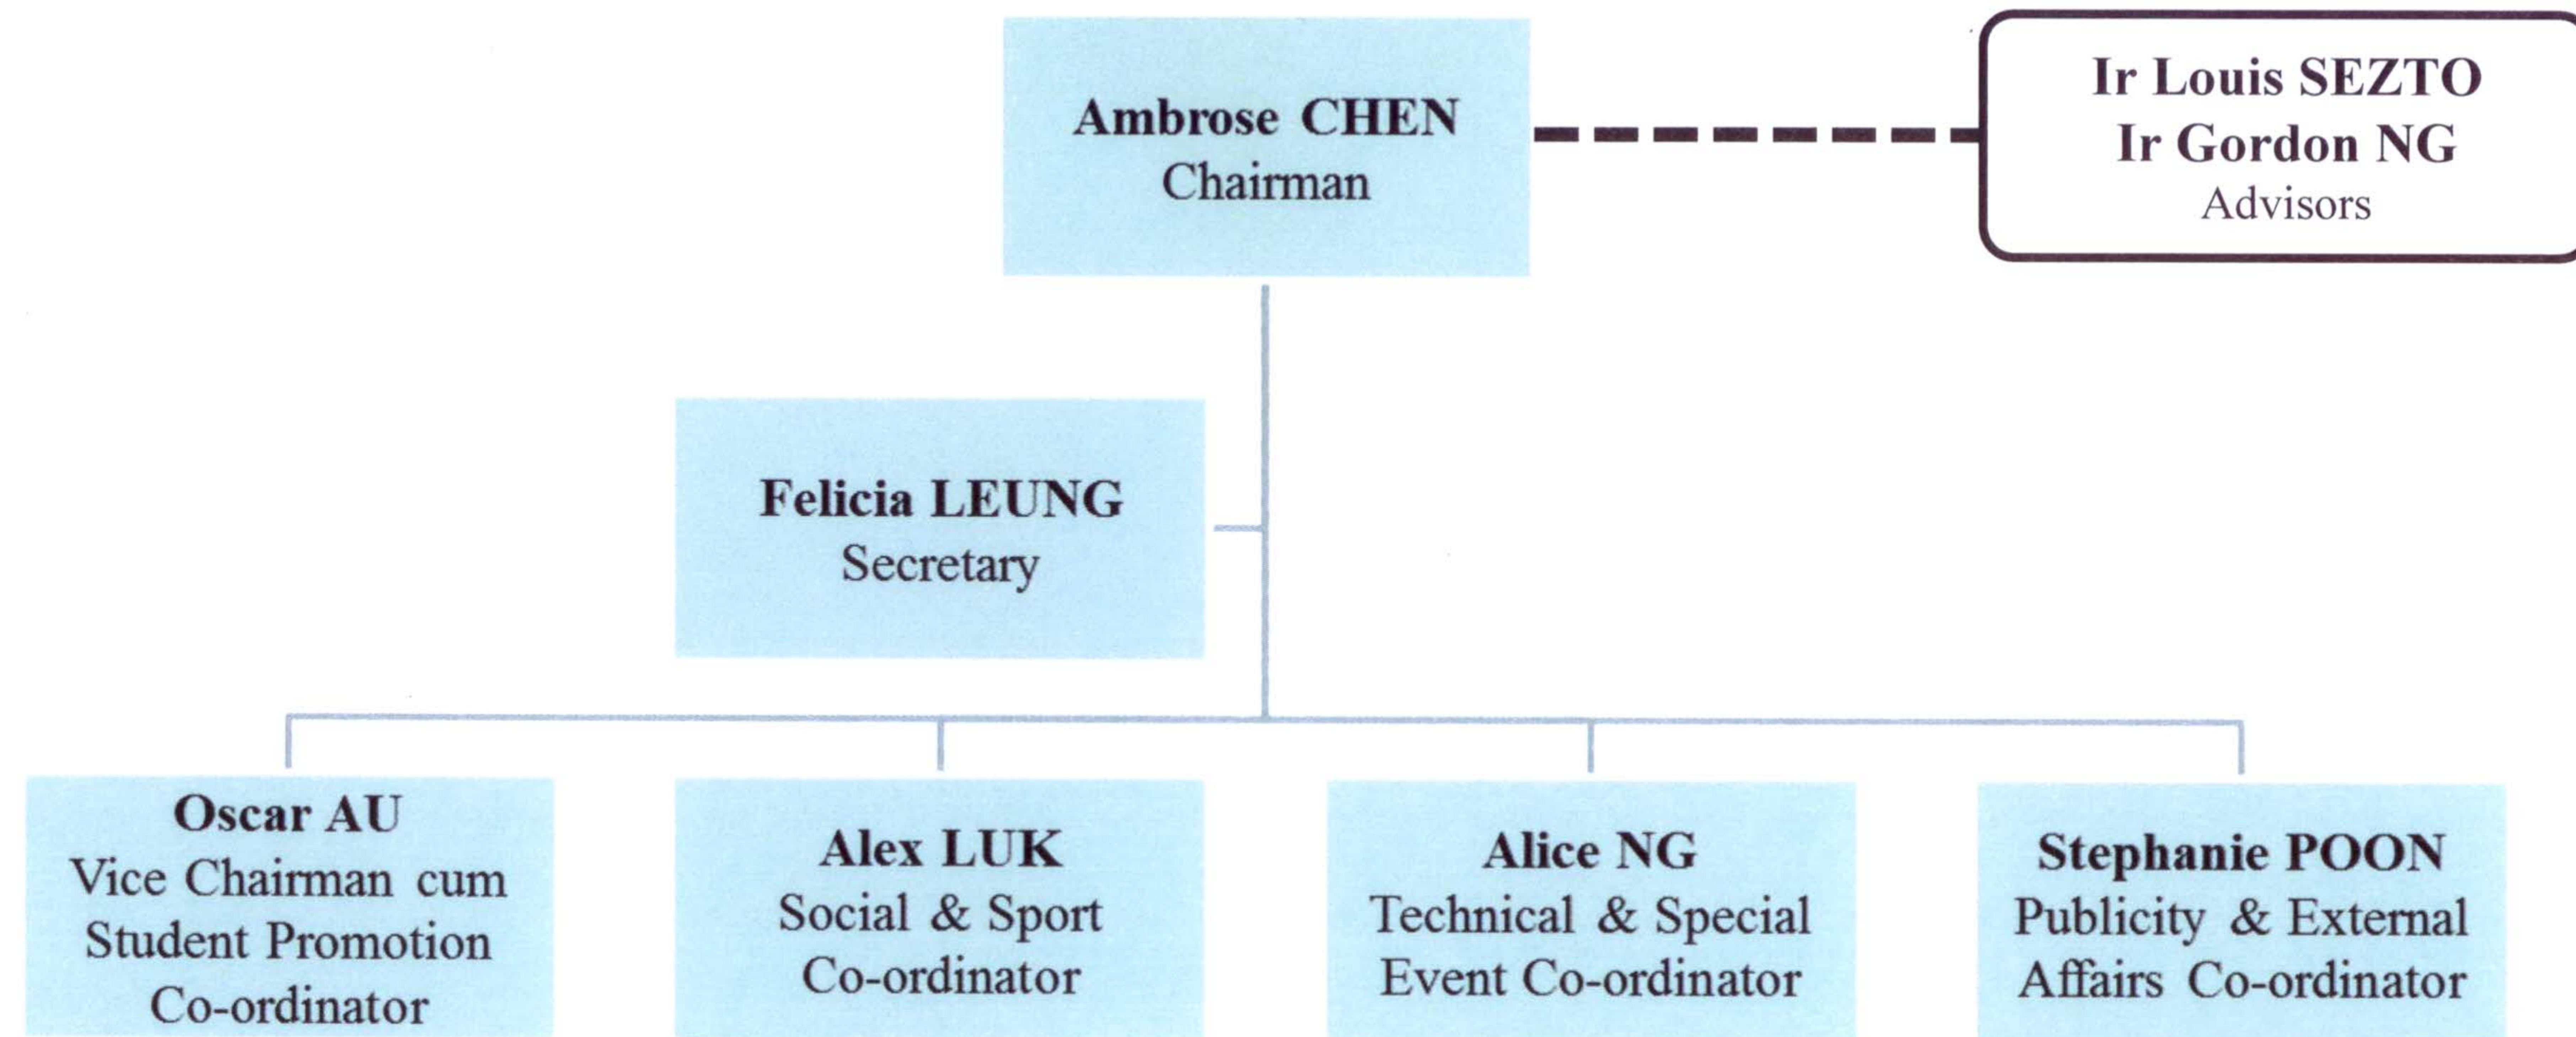

# HKIE-MMNC SYEA 2011-12 Organization Chart

<u>Members</u>		<u>Student Representatives</u>	
Alex CHAN	HO Tak-shing	Alven MAK	HKPU
Annie CHAN	Gigi LAM	Anthony MAN	HKU
Jo CHAN	Ally LEE	PIN Yat-fan	HKUST
CHAN Sin-cho	Katie LEE	Catter TO	
Anthony CHEUNG	Kelvin LEE	Dora TSUI	
Gigi CHEUNG	Owen LUK	YAU Chun-on	